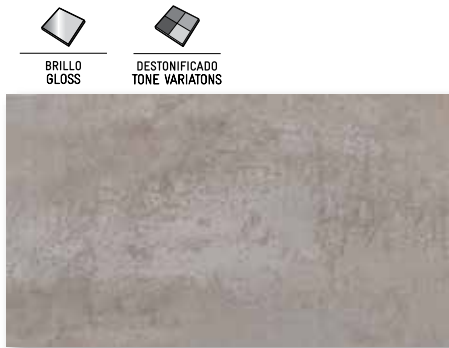

SHINE

SHINE ALUMINIO
V1349922 - 100085827 **G226**
33.3x59.2 cm (x8.6 mm) 13"x23 1/4"
Monoporosa Wall tile **V3** Butech: Junta Colorstuk Cemento